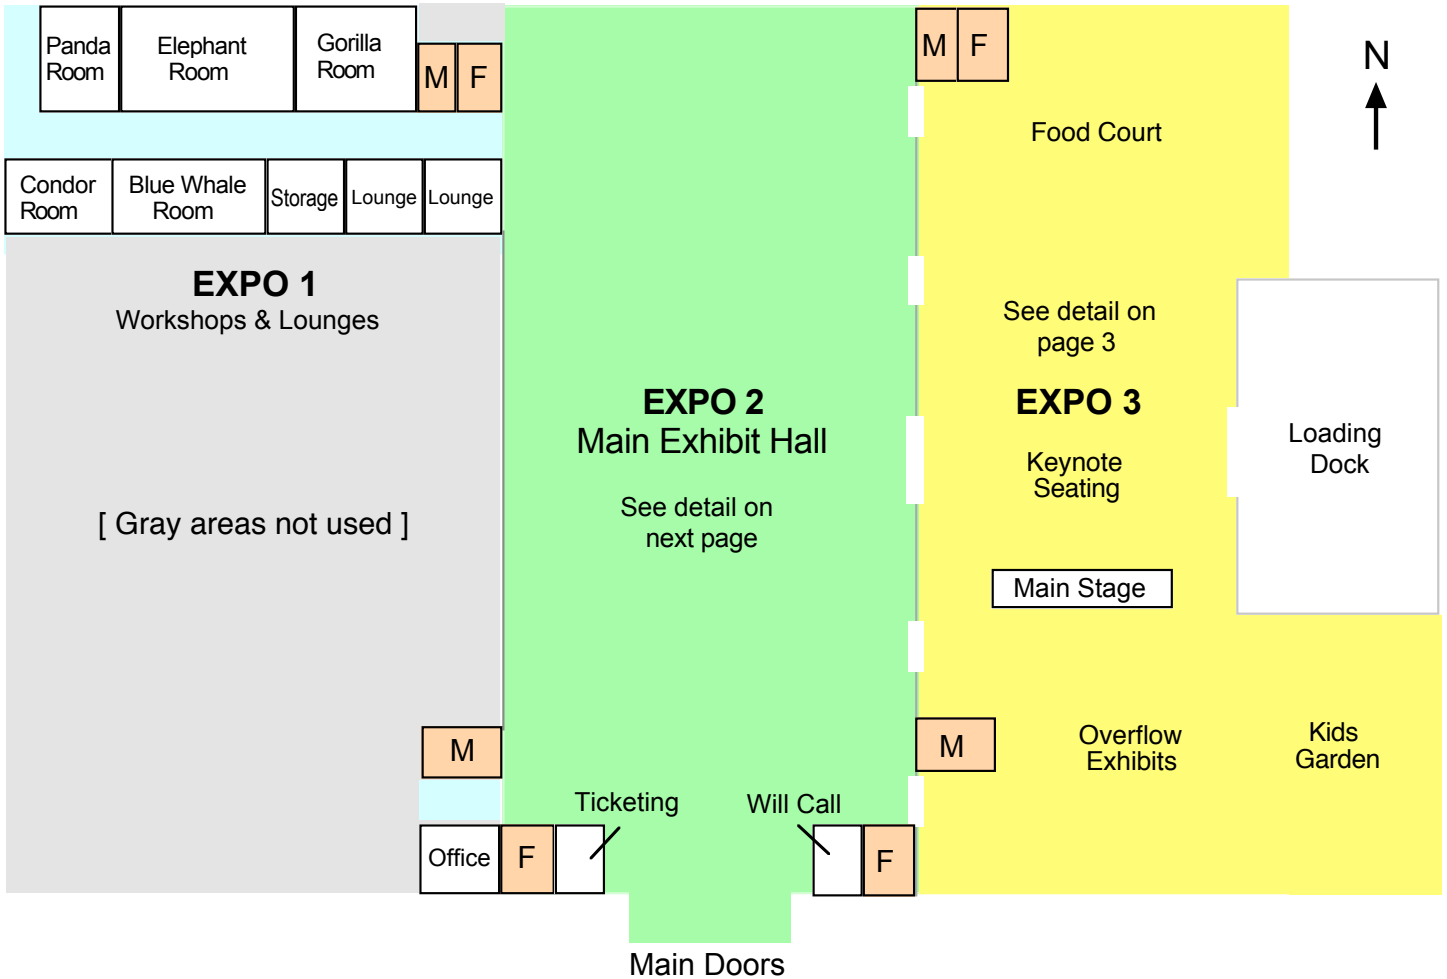

EarthWorks Expo 2008 Venue

Merchandise Mart Expo Bldg – Floor Plan Overview

Details on following pages

PARKING

PARKING

Denver Merchandise Mart
EarthWorks Expo 2008 Venue - Expo Hall 2
 Approximately to scale • Subject to change

Denver Merchandise Mart
EarthWorks Expo 2008 Venue - Expo Hall 3
 Approximately to scale • Subject to change