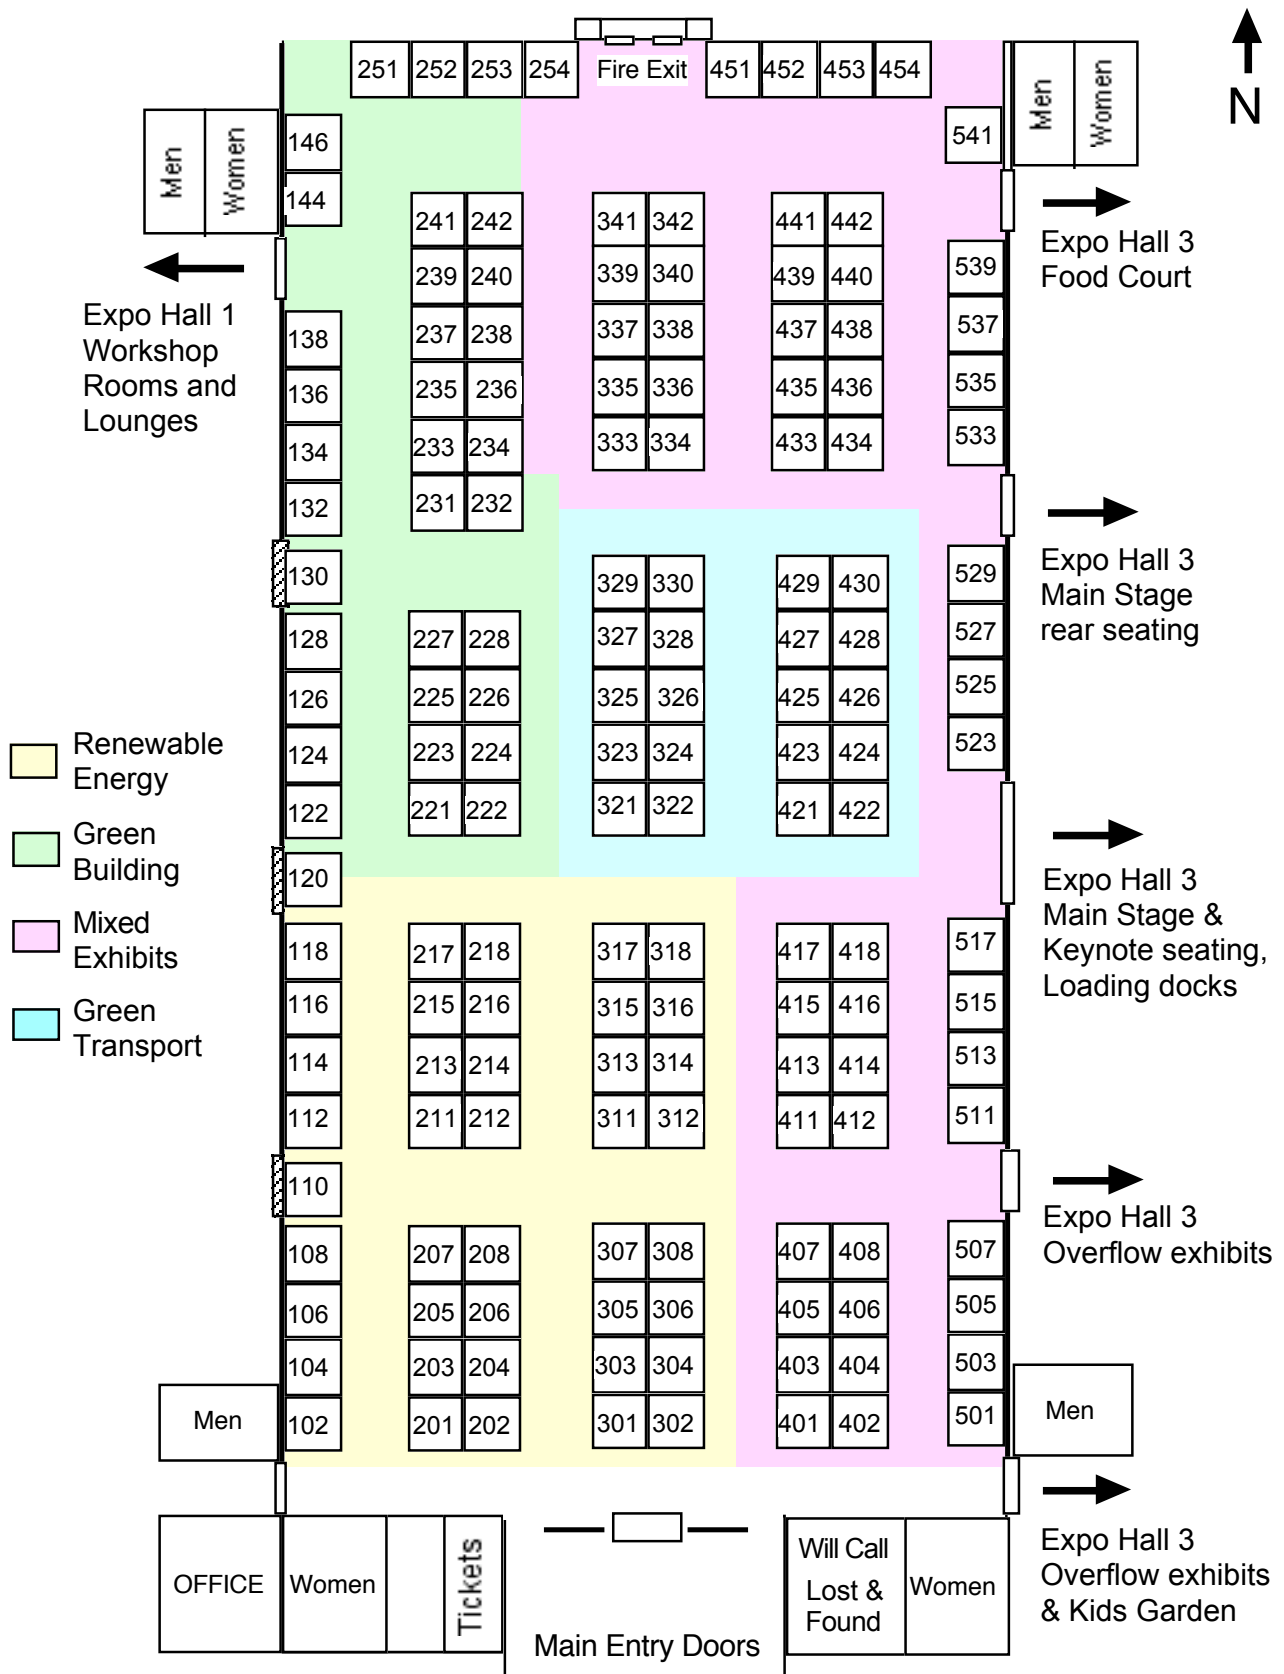

EarthWorks Expo 2008 Venue

Merchandise Mart Expo Bldg – Floor Plan Overview

Details on following pages

PARKING

PARKING

Denver Merchandise Mart
EarthWorks Expo 2008 Venue - Expo Hall 2
 Approximately to scale • Subject to change

Denver Merchandise Mart
EarthWorks Expo 2008 Venue - Expo Hall 3
 Approximately to scale • Subject to change